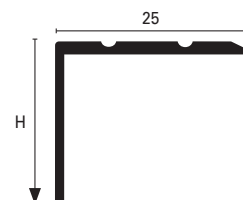

stairtec™ SL

Illustrated scale dimension 1:1 (SL 20*)

STAIRTEC SL 10 A* Extruded Anodised Aluminium

This anodised aluminium profile is supplied in Silver (AS*), Gold (AO*) and Bronze (AB*) finish. It is tolerant to oxidation but less resistant to mechanical impact. Supplied in the self-adhesive version or with pre drilled holes with screws for DIY installation.

	BxH	Art.		Self-ad.	Drilled
Material:	25x10	SL	10	ASA	ASF
Extruded anodised aluminium	25x10	SL	10	AOA	AOF
Finish*: Silver (AS*), Gold (AO*), Bronze (AB*)	25x10	SL	10	ABA	ABF
Length: 2,70 metres					
: 0,90/1,35 metri					

Material:	25x20	SL	20	ASA	ASF
Extruded anodised aluminium	25x20	SL	20	AOA	AOF
Finish*: Silver (ASF), Gold (AOF), Bronze (ABF)	25x20	SL	20	ABA	ABF
Length: 2,70 metres					
: 0,90/1,35 metri					

Pre-cut length available in SELFLINE kit L= 0,90/1,35 m