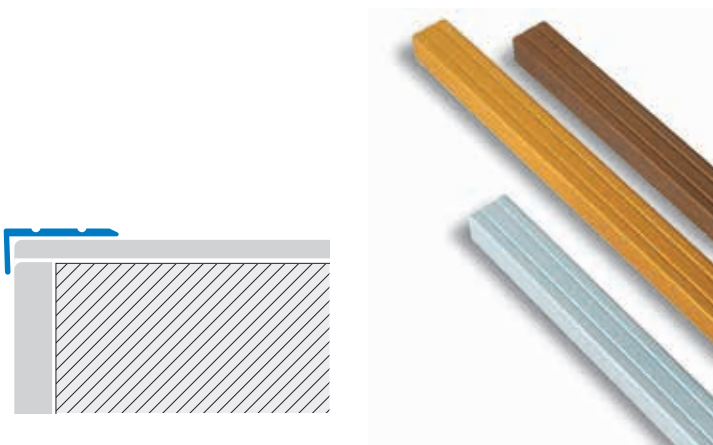

STAIRTEC SL is a corner edge aluminium profile adaptable for all stair coverings and very suitable for wooden ones. The profile is preferred in the domestic environments for it is easy to apply on existing coverings where corner edges need to be as refurbished.

stairtec™ SL

Illustrated scale dimension 1:1 (SL 20*)

STAIRTEC SL 10 A* Extruded Anodised Aluminium

This anodised aluminium profile is supplied in Silver (AS*), Gold (AO*) and Bronze (AB*) finish. It is tolerant to oxidation but less resistant to mechanical impact. Supplied in the self-adhesive version or with pre drilled holes with screws for DIY installation.

	BxH	Art.		Self-ad.	Drilled
Material:	25x10	SL	10	ASA	ASF
Extruded anodised aluminium	25x10	SL	10	AOA	AOF
Finish*: Silver (AS*), Gold (AO*), Bronze (AB*)	25x10	SL	10	ABA	ABF
Length: 2,70 metres					
: 0,90/1,35 metri					

	Finish	Self-adhesive		Drilled			
Material:	Whitened	SL	20	RSA	SL	20	RSF
Extruded anodised aluminium	Maple	SL	20	ACA	SL	20	ACF
	Beech	SL	20	FAA	SL	20	FAF
	Oak	SL	20	ROA	SL	20	ROF
	Cherry	SL	20	CIA	SL	20	CIF
	Light walnut	SL	20	NCA	SL	20	NCF
	Dark walnut	SL	20	NSA	SL	20	NSF
	Wengé	SL	20	WEA	SL	20	WEF
Length: 2,70 metres							