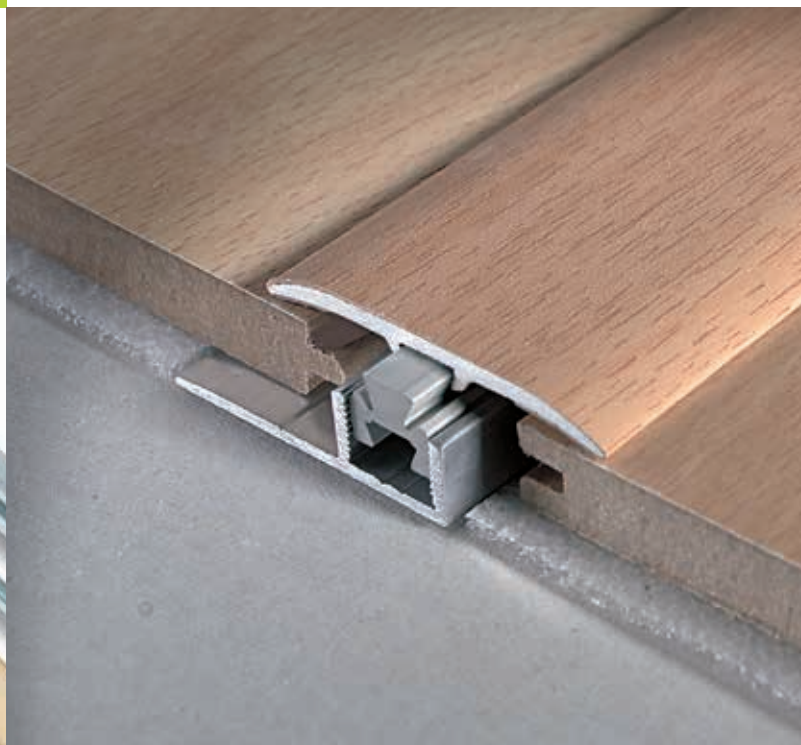

multiclip® CLG 370

This clip system joining profile for matching floors can also compensate slight differences in height, up to 3 mm. The modular concept provides you with the possibility to adjust to other paving, matching all thicknesses using one or more clips. Thanks to the 16 mm space left empty underneath, **MULTICLIP®** profile works also as an expansion joint allowing for to ± 5 mm movement of the wood covering. As a matter of fact the general dampness or humidity factors are calculated to act 0,5 mm on dilatation per linear meter of bay on double-layer laminated wood flooring.

Illustrated scale dimension 1:1

MULTICLIP® CLG 370 A* Anodised aluminium

Aluminium profile with a anodising coating in Silver, Gold or Bronze finish. The profile is adaptable to several floor coverings thanks to its versatility characteristics.

Mounts with Clip CL 80 P + Aluminium base CLB 80 ANF/ANT.

MULTICLIP® CLG 370* Aluminium Wood Cladding Finish

Profile with to melamine wood tone in 8 different varieties. Good tolerance to abrasion comparable to most melamine coverings. The melamine embossing on the aluminium is particularly smooth therefore it remains quite clean and blends well with the flooring tone.

Mounts with Clip CL 80 P + aluminium base CLB 80 ANF / ANT.

MULTICLIP® CLG 370* Aluminium sublimated

The coating technique for sublimation allows a perfect simulation of the wood grain. The three wood shades Oak Decapè (RD), Oak Wengé (RW) and Grey Oak (RG), provide an excellent resistance wear resistance.