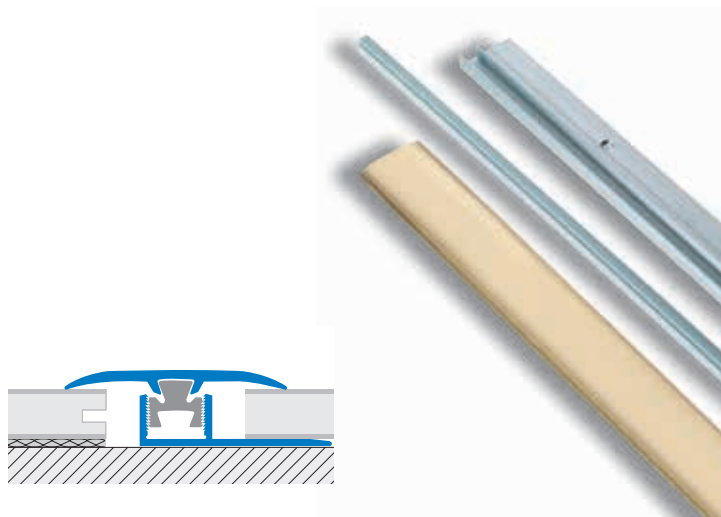

multiclip® CLG 370

This clip system joining profile for matching floors can also compensate slight differences in height, up to 3 mm. The modular concept provides you with the possibility to adjust to other paving, matching all thicknesses using one or more clips. Thanks to the 16 mm space left empty underneath, **MULTICLIP®** profile works also as an expansion joint allowing for to ± 5 mm movement of the wood covering. As a matter of fact the general dampness or humidity factors are calculated to act 0,5 mm on dilatation per linear meter of bay on double-layer laminated wood flooring.

Illustrated scale dimension 1:1

MULTICLIP® CLG 370 A* Anodised aluminium

Aluminium profile with a anodising coating in Silver, Gold or Bronze finish. The profile is adaptable to several floor coverings thanks to its versatility characteristics.

Mounts with Clip CL 80 P + Aluminium base CLB 80 ANF/ANT.

MULTICLIP® CLG 370* Aluminium Wood Cladding Finish

Profile with to melamine wood tone in 8 different varieties. Good tolerance to abrasion comparable to most melamine coverings. The melamine embossing on the aluminium is particularly smooth therefore it remains quite clean and blends well with the flooring tone.

Mounts with Clip CL 80 P + aluminium base CLB 80 ANF / ANT.

MULTICLIP® CLG 370* Aluminium sublimated

The coating technique for sublimation allows a perfect simulation of the wood grain. The three wood shades Oak Decapè (RD), Oak Wengé (RW) and Grey Oak (RG), provide an excellent resistance wear resistance.